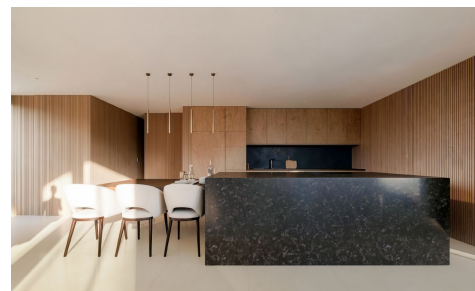

CFR2380S

Plot in La Cala Golf

€390,000

5

7

607m<sup>2</sup>

825m<sup>2</sup>