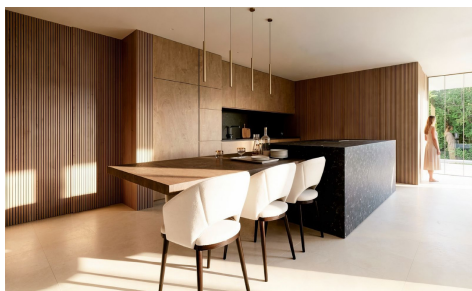

CFR2380S

Plot in La Cala Golf

€390,000

5

7

607m<sup>2</sup>

825m<sup>2</sup>