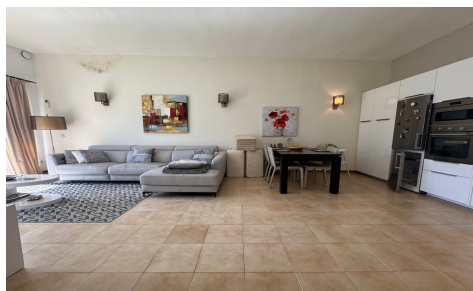

CFR5079R

Apartment in Atalaya

€310,000

2

2

80m²

N/A