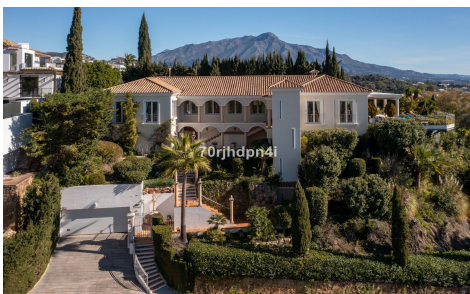

## House in Benahavis

€3,495,000

6

6

765m<sup>2</sup>

N/A

Introduction Discover this villa, an impressive architectural and stately villa with distinctive character, designed in an Andalusian Moorish style. The villa is situated 120 meters above sea level and offers breathtaking 180-degree panoramic views over the Mediterranean Sea. The view stretches from the northeast of Marbella (Don Carlos), across Marbella, Puerto Banús, San Pedro and Estepon... (Ask for More Details!)