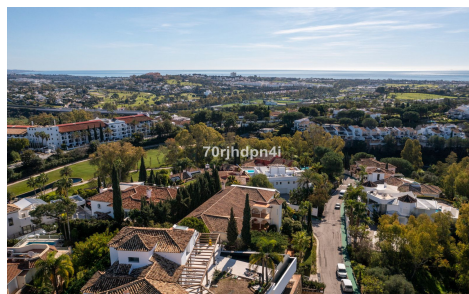

## House in Benahavis

€3,495,000

6

6

765m<sup>2</sup>

N/A

Introduction Discover this villa, an impressive architectural and stately villa with distinctive character, designed in an Andalusian Moorish style. The villa is situated 120 meters above sea level and offers breathtaking 180-degree panoramic views over the Mediterranean Sea. The view stretches from the northeast of Marbella (Don Carlos), across Marbella, Puerto Banús, San Pedro and Estepon... (Ask for More Details!)