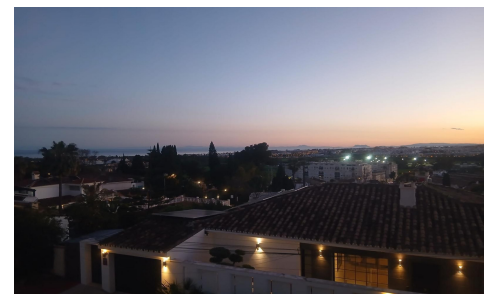

2

2

85m²

120m²

N/A

Investment opportunity in the heart of Nueva Andalucia - Campana. 5 min to Puerto Banus. Just a few minutes away from four golf courses: Magna, Los Naranjos, Las Brisas, and Aloha. Townhouse located on a very quiet one-way street, just behind the Town Hall, in a strategic location with high demand due to its proximity to Nueva Andalucía, Puerto Banús, and all amenities. The property offers ... (Ask for More Details!)