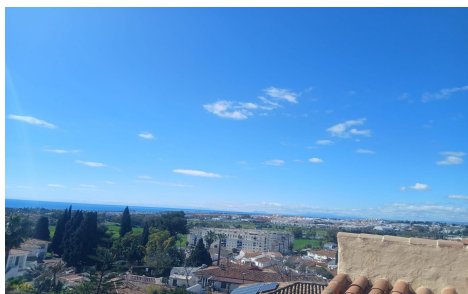

2

2

85m²

120m²

N/A

Investment opportunity in the heart of Nueva Andalucia - Campana. 5 min to Puerto Banus. Just a few minutes away from four golf courses: Magna, Los Naranjos, Las Brisas, and Aloha. Townhouse located on a very quiet one-way street, just behind the Town Hall, in a strategic location with high demand due to its proximity to Nueva Andalucía, Puerto Banús, and all amenities. The property offers ... (Ask for More Details!)