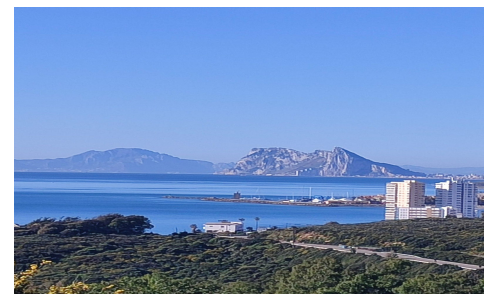

0

0

N/A

451m²

N/A

Residential Plot, Invespania, Costa del Sol.Plots with the perfect views facing south-southwest, with unobstructed views of the Mediterranean, Sotogrande Marina, Gibraltar, and Morocco.Contact to discuss specs and possibilities. We can assist with architect and construction introductions along with full property management. Setting : Suburban, Close To Sea, Urbanisation.Orientation : Sou...(Ask for More Details!)