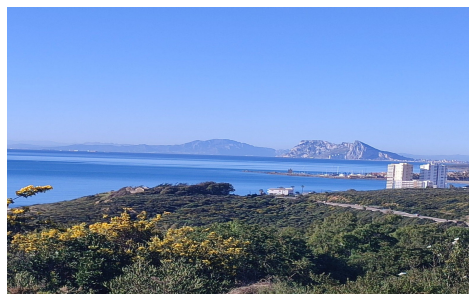

0

0

N/A

451m²

N/A

Residential Plot, Invespania, Costa del Sol.Plots with the perfect views facing south-southwest, with unobstructed views of the Mediterranean, Sotogrande Marina, Gibraltar, and Morocco.Contact to discuss specs and possibilities. We can assist with architect and construction introductions along with full property management. Setting : Suburban, Close To Sea, Urbanisation.Orientation : Sou...(Ask for More Details!)