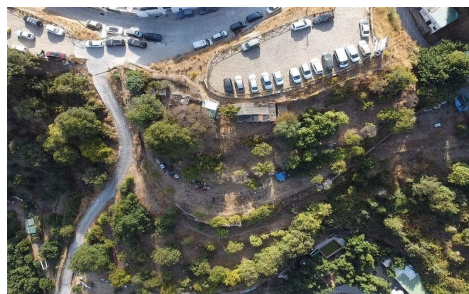

Plot in Ojén

€155,000

0

0

20m²

800m²

N/A

Charming rustic plot located just a 5-minute walk from the centre of Ojén, featuring parking at the entrance and vehicle access directly to the property. The plot is east-facing, with part of the land oriented towards the south, allowing for spectacular views over the Ojén Valley and the sea. It includes fruit trees, has been recently fenced, and is arranged across two distinct levels. The... (Ask for More Details!)