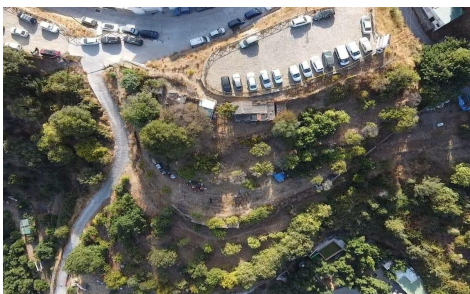

Plot in Ojén

€155,000

0

0

20m²

800m²

N/A

Charming rustic plot located just a 5-minute walk from the centre of Ojén, featuring parking at the entrance and vehicle access directly to the property. The plot is east-facing, with part of the land oriented towards the south, allowing for spectacular views over the Ojén Valley and the sea. It includes fruit trees, has been recently fenced, and is arranged across two distinct levels. The... (Ask for More Details!)