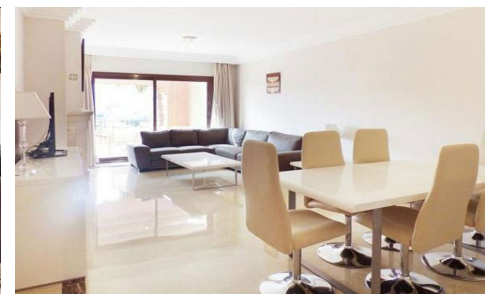

CFR7124Y

Apartment in Puerto Banus

€995,000

2

2

135m²

N/A

Those familiar with these executive apartments will be familiar with the quality that such a spacious property offers and the delightful setting in which it is located. The main level of the apartment sees a guest toilet, modern kitchen and utility room leading off another attractive feature is a terrace and very good sized private sun terrace An expansive lounge dining room with terrace...(Ask for More Details!)