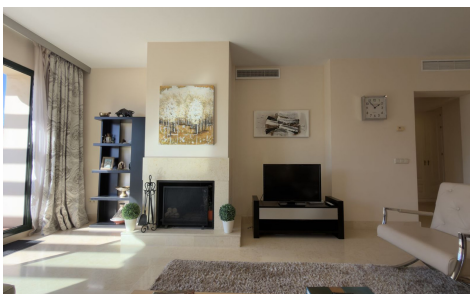

## Apartment in Benahavis

€1,200,000

3

4

194m<sup>2</sup>

N/A

This exceptional duplex penthouse is located within an exclusive residential community, set in the heart of the El Higueral Golf Course. Surrounded by over 50,000 m<sup>2</sup> of beautifully landscaped communal gardens, the property offers a refined lifestyle defined by privacy, comfort, and natural surroundings. The secure, gated development provides outstanding resort-style amenities, including f...(Ask for More Details!)