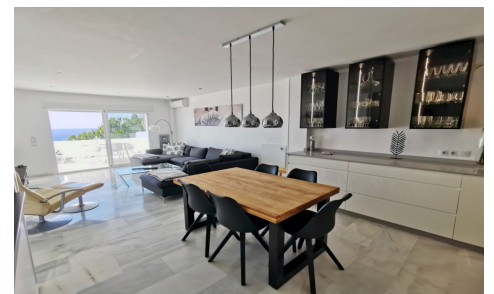

CFR3595M

Apartment in La Mairena

€419,000

3

2

101m²

N/A

WHAT A VIEW! This superb south facing 3 bed corner duplex apartment lies on the hills of Elviria and boasts utterly breathtaking views to the sea towards the coasts of Africa. Probably the best unit in this small complex of 28 neighbors only, the apartment has been tastefully refurbished and upgraded, is in excellent condition and perfectly equipped. The property features on a main floo...(Ask for More Details!)