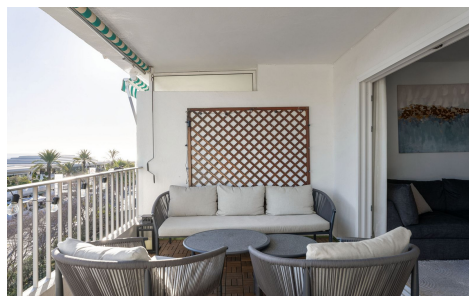

CFR7031P

Apartment in Nueva Andalucia

€629,000

3

2

150m²

N/A

Large top floor 3 bedroom, 2 bathroom apartment right in the centre of Nueva Andalucía, directly opposite Centro Plaza. You can walk to everything, cafés, restaurants, supermarkets, golf, and Puerto Banús, yet the community remains calm and residential. Elevated, bright and private, the apartment enjoys open panoramic views towards La Concha, with clear sea views and sunset views from the... (Ask for More Details!)