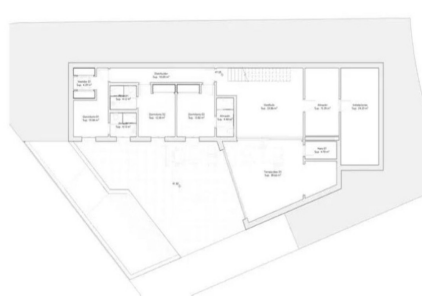

0

0

N/A

627m²

N/A

Residential Plot, Valle Romano, Costa del Sol. Garden/Plot 627 m². Setting : Frontline Golf, Close To Golf, Close To Schools, Urbanisation. Orientation : South, South West. Condition : Excellent. Pool : Room For Pool. Views : Sea, Golf. Garden : Private. Category : Golf, Resale.