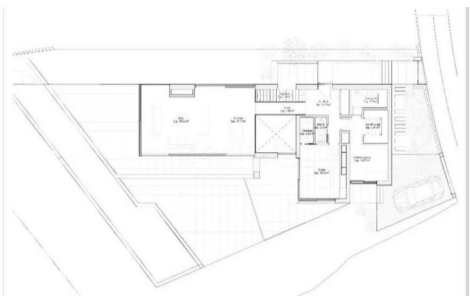

0

0

N/A

627m²

N/A

Residential Plot, Valle Romano, Costa del Sol. Garden/Plot 627 m². Setting : Frontline Golf, Close To Golf, Close To Schools, Urbanisation. Orientation : South, South West. Condition : Excellent. Pool : Room For Pool. Views : Sea, Golf. Garden : Private. Category : Golf, Resale.