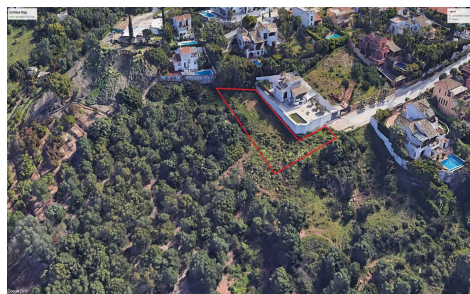

Plot in Estepona

€149,000

0

0

N/A

700m²

N/A

Nice residential plot at the end of a road (cul-de-sac) in Puerto Romano. Really open plot and flat with panoramic landscape views. Orientation is South West with almost all day sun on the future property.