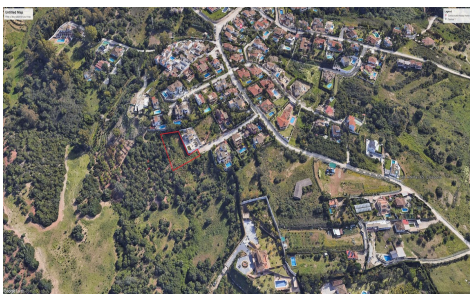

Plot in Estepona

€149,000

0

0

N/A

700m²

N/A

Nice residential plot at the end of a road (cul-de-sac) in Puerto Romano. Really open plot and flat with panoramic landscape views. Orientation is South West with almost all day sun on the future property.