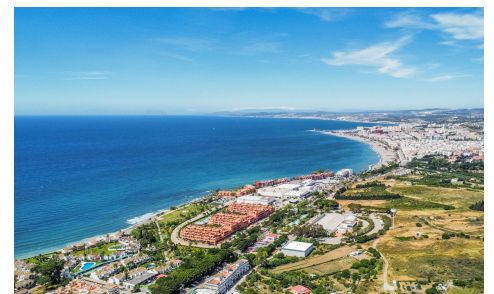

0

0

N/A

6,000m²

N/A

Plot of agricultural land in Estepona. On the outskirts of Estepona, in the area of Cortijo Reinoso we find this plot of 6000m². The plot is rectangular in shape with a slight slope and is for agricultural use. It has water and electricity. Ideal for grazing horses, fruit plantations or orchard.